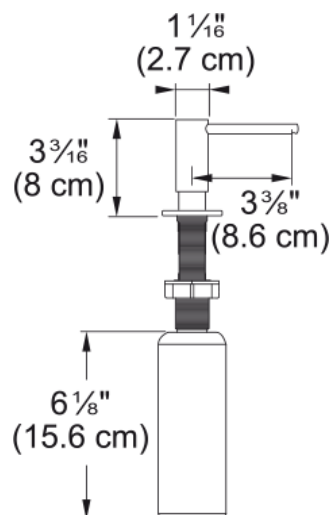

Atlas Soap Dispenser - ATL-SD-316 | 112.0625.483

Technical Data

Aspect

Type of material	Stainless steel 316
Color	Stainless steel
Accessory type	Soap dispenser

Product identification

Product family	Mythos
Collection	Atlas